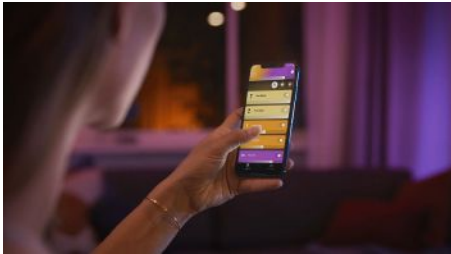

Easy smart lighting

Instantly set the mood in any room of your home with these two GU10 bulbs, which offer millions of shades of white and coloured light and fit into most standard spotlights.

Easy smart lighting

- Control up to 10 lights with the Bluetooth app
- Control lights with your voice*
- Create a personalised experience with colourful smart light
- Set the right mood with warm to cool white light
- Get the perfect light recipes for your daily activities
- Unlock full suite of smart light features with Hue Bridge

Highlights

Control up to 10 lights with the Bluetooth app

With the Hue Bluetooth app, you can control your Hue smart lights in a single room of your home. Add up to 10 smart lights and control them all with just the touch of a button on your mobile device.