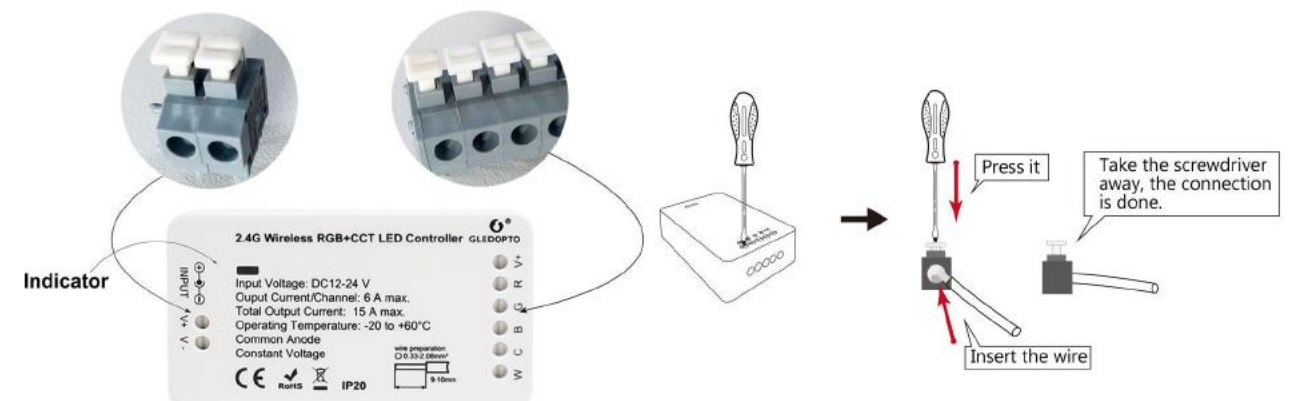

Easy to install

Parameter

Input Voltage	DC12-24 V
Size	23.5x48x89mm
Output Current/Channel	6 A max
Protection rate	IP20
Total Output Current	15 A max
Operating Temperature	-20°C~60°C
Common Anode	
Constant Voltage