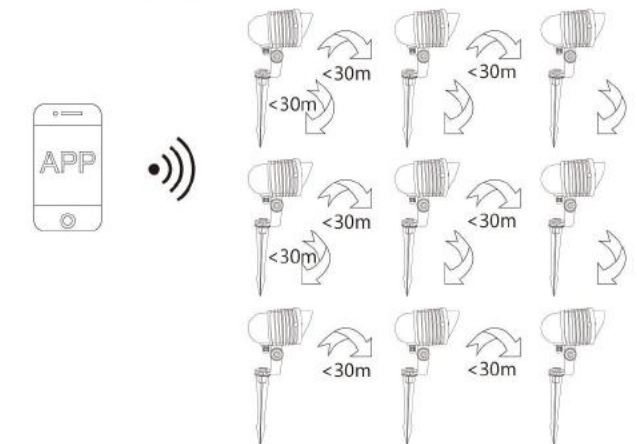

Auto-transfer