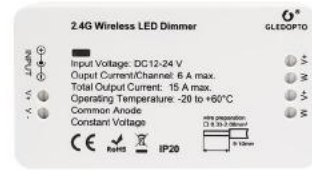

Product Classification

Indoor products

LED Controller

Patent No.: 2017306320366

LED Dimmer

LED Bulb

Spotlight

Patent No.: 201830244072.X

Downlight

Outdoor products

Flood light

Dual White And Color

Garden lamp

Dual White And Color

Compatible gateways for Zigbee light link(ZLL)

For gateways such as [philips hue](#), [Homee](#), [osram lightify](#), [ikea tradfri](#) or [amazon echo plus](#).