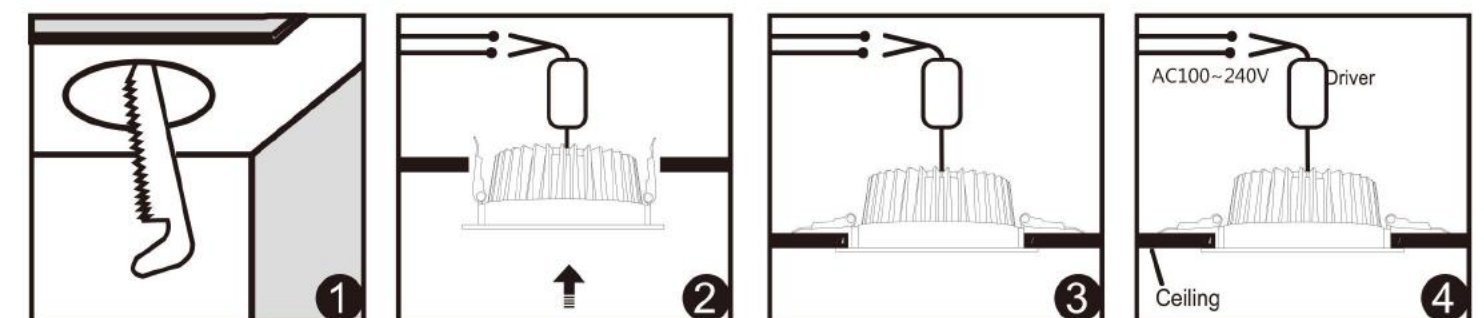

Auto-transfer

Structure

High light transmittance
High light transmitting rate ;
Bright and soft.

Stainless steel spring clip
The spring clip makes the installation
more stable.

Aluminum Housing
Precision Aluminum, Corrosion
resistance and heat dissipation.

Constant current&voltage driver
Stable Current and Voltage; Improve the
lifespan of the lights.

Install

1. Please open the hole on the ceiling according to the correct size of Diagram 1.
2. Push in the two spring elements, make sure that they are deployed and anchored on the back of the ceiling Diagram 2 and 3.
3. Connect the driver properly according to the wire connection Diagram 4.