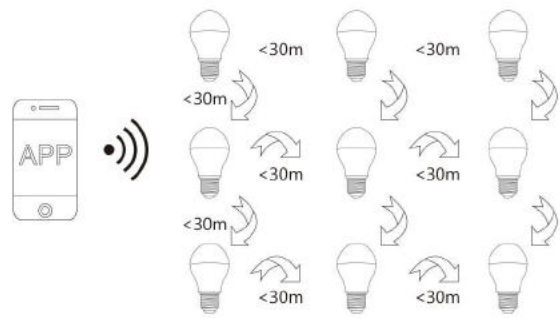

Auto-transfer