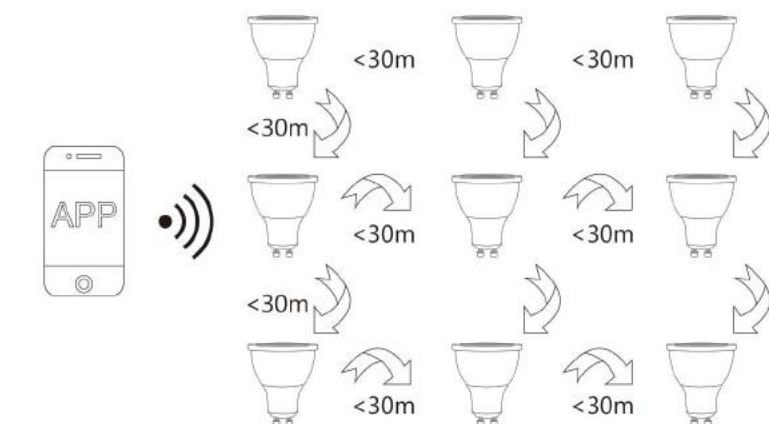

Auto-transfer