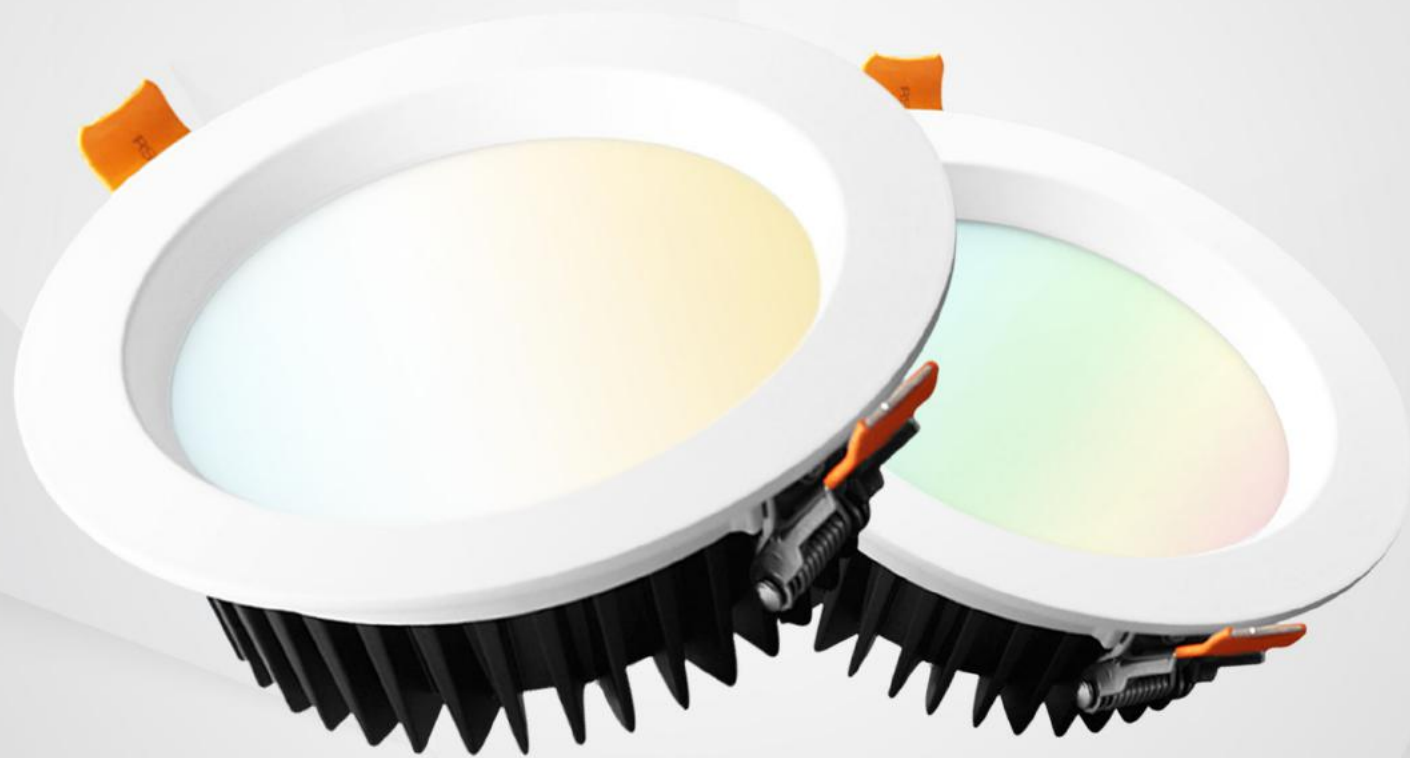

ZIGBEE

6W/9W/12W LED DOWNLIGHT

Dual White And Color