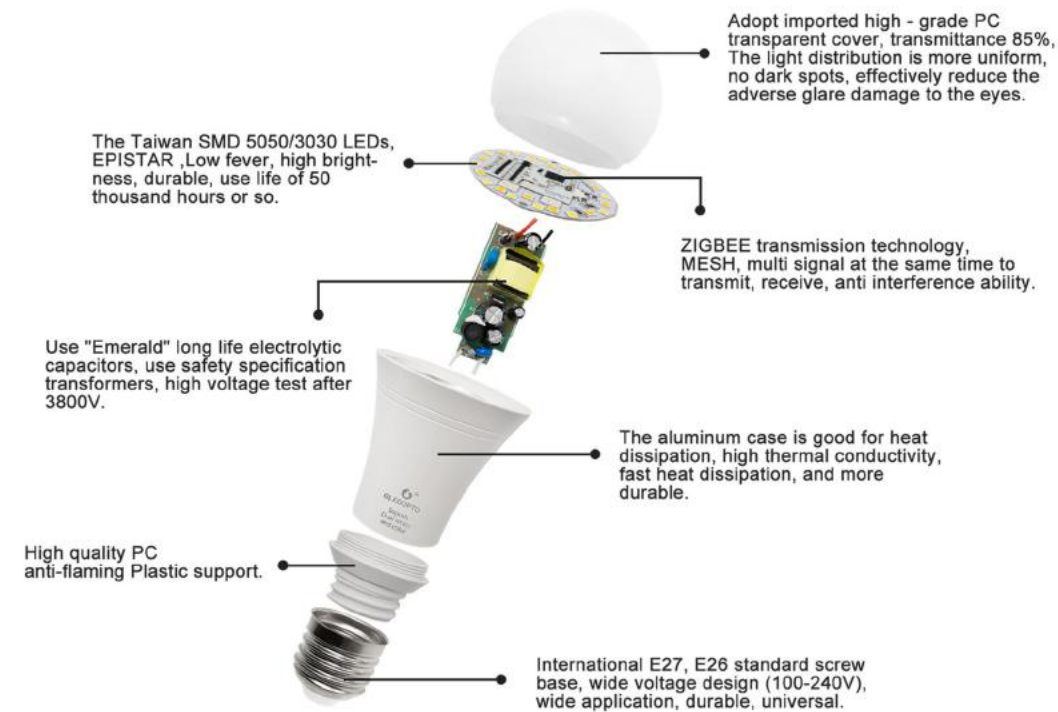

6W LED Bulb

Parameter

- **Size:** Φ57*102mm
- **Power Rating:** 6W
- **Input voltage:** AC100~240V
- **Color temperature:** 2700~6500K
- **Luminous Flux:** 500~550LM
- **Working Temp:** -20°C~60°C
- **Beam angle:** 180°
- **Lifetime:** 50000hours
- **CRI:** >80
- **N.W.:** 0.07kg
- **G.W.:** 0.1kg
- **Huosing:** Plastic + Aluminum
- **LED Quantity:** 1.5W RGB SMD5050 4pcs
  1.0W SMD 3030 10pcs
- **Function:** functional white light,all shades of white,from warm to cold white color,dimmable via smart device only

Application

Auto-transfer

• 16million color changing

16 million colors for you to choose and make your life colorful.

• Brightness adjustment

Choose the right brightness according to your needs

• Color temperature regulation

Warm white to cool white change randomly from 2700~6500K

• Smart phone APP control

You can control the lights of all the rooms by mobile phone APP, which will make your life more convenient.

Enjoy your smart lighting life

12W LED Bulb

Parameter

- **Size:** Φ70*147mm
- **Power Rating:** 12W
- **Input voltage:** AC100~240V
- **Color temperature:** 2700~6500K
- **Luminous Flux:** 900~1100LM
- **Working Temp:** -20°C~60°C
- **Beam angle:** 220°
- **Lifetime:** 50000hours
- **CRI:** >80
- **N.W.:** 0.26kg
- **G.W.:** 0.3kg
- **Huosing:** Aluminum
- **LED Quantity:** 1.5W RGB SMD5050 4pcs
  1.0W SMD 3030 12pcs
- **Function:** functional white light,all shades of white,from warm to cold white color,dimmable via smart device only

Features

- Soft start,high safety
- Power off memory
- Easy Installation
- Compatible gateways for Zigbee light link(ZLL)
- 16 million colors changing
- Two years warranty,CE,RoHS

Smart phone app control

Structure