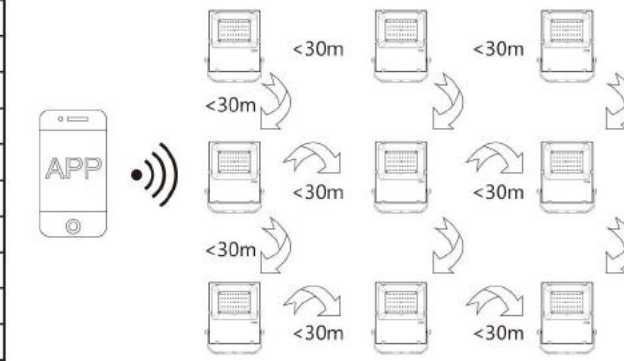

Auto-transfer