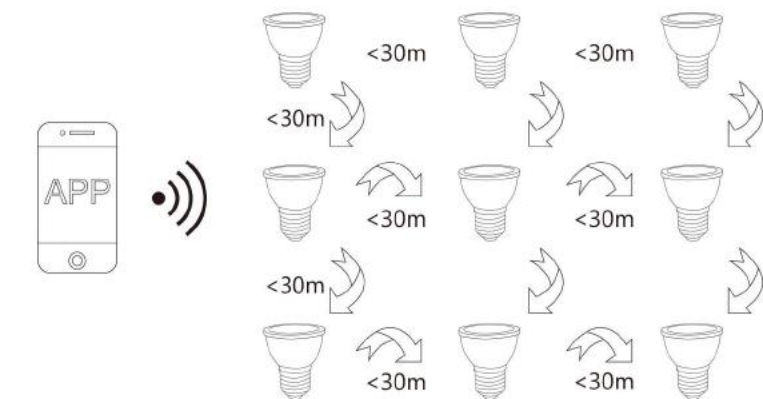

Auto-transfer