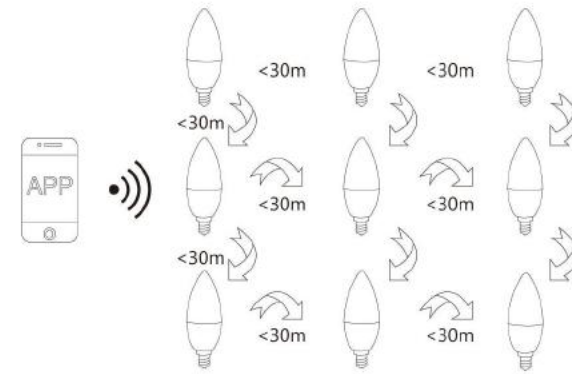

ZIGBEE

4W/6W/12W LED BULB

—Dual White And Color—

16 million color changing
Brightness adjustment
Smart phone control

4W Candle Light Bulb

Parameter

- Size: $\Phi 37.5 \times 103.5\text{mm}$ (E12) / $\Phi 37.5 \times 110\text{mm}$ (E14)
- Power Rating: 4W
- Input voltage: AC100~240V
- Color temperature: 2700K~6500K
- Luminous Flux: 200LM
- Working Temp: $-20^{\circ}\text{C} \sim 60^{\circ}\text{C}$
- Beam angle: 120°
- Lifetime: 50000hours
- CRI: >80
- N.W.:0.04kg
- G.W.:0.06kg
- Housing: Plastic + Aluminum
- LED Quantity: 3.0W RGB SMD5050 1pcs
1.0W SMD 3030 6pcs
- Function: functional white light,all shades of white,from warm to cold white color,dimmable via smart device only