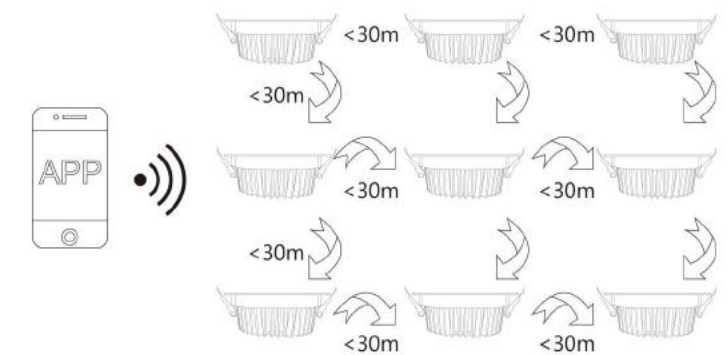

Auto-transfer