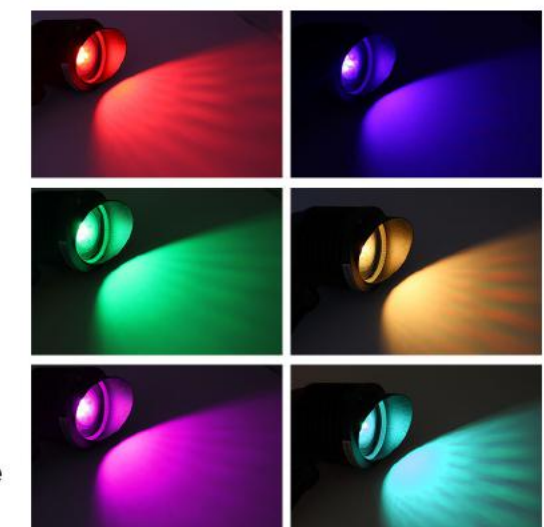

16 million colors changing