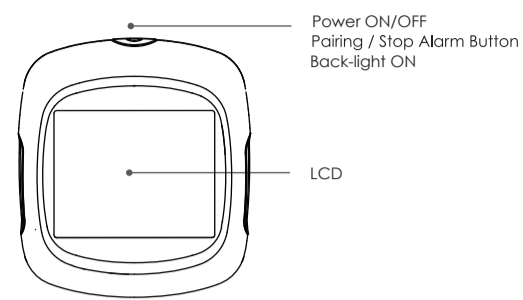

Her s
connect your home

USER MANUAL

FOR

EasyBBQ pro

Smart wireless thermometer

Get to know the Device

The device provides 6 sockets for probes, which enable you monitor 6 items at once. If you need more probes besides these 2 probes in the standard package, standard package can be purchased separately.

Put in the Battery

2 AA size batteries are needed for this device. Make sure they are put in the right direction by following the icons on the unit.

- Press the lock of the battery cover and rotate to open.
- Put in batteries, noticing the icons which shows directions.
- Put back the battery cover.

Install the probes

Up to 6 EasyBBQ probes can be plugged into the EasyBBQ pro. The EasyBBQ will not work properly with probes from a different seller. The device will keep scanning all ports for new probes as long as it is turned on. The probe number and its temperature value will be displayed on the LCD screen one by one.