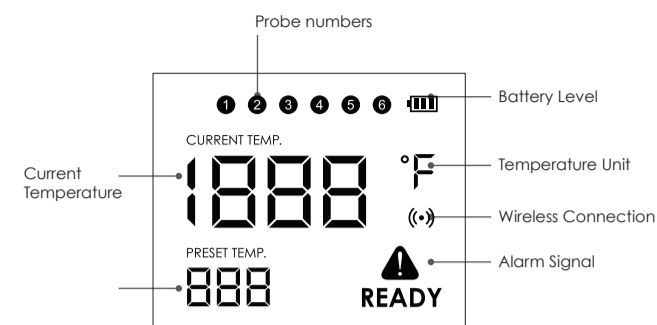

Her s
connect your home

USER MANUAL

FOR

EasyBBQ pro

Smart wireless thermometer

Get to know the Device

The device provides 6 sockets for probes, which enable you monitor 6 items at once. If you need more probes besides these 2 probes in the standard package, standard package can be purchased separately.

Put in the Battery

2 AA size batteries are needed for this device. Make sure they are put in the right direction by following the icons on the unit.

- Press the lock of the battery cover and rotate to open.
- Put in batteries, noticing the icons which shows directions.
- Put back the battery cover.

Install the probes

Up to 6 EasyBBQ probes can be plugged into the EasyBBQ pro. The EasyBBQ will not work properly with probes from a different seller. The device will keep scanning all ports for new probes as long as it is turned on. The probe number and its temperature value will be displayed on the LCD screen one by one.