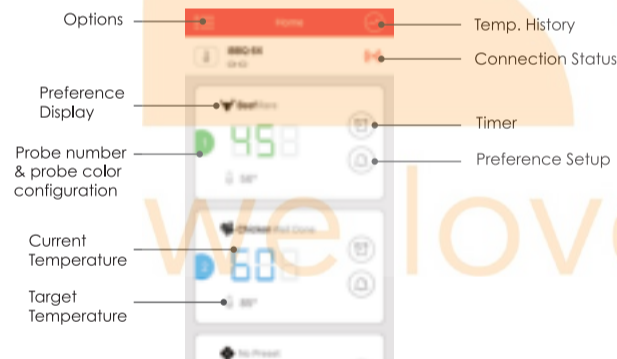

Do the same to turn the thermometer off. When there is no probe plugged into the device it will be powered off automatically after some minutes.

Pair EasyBBQ pro with your phone

- Switch on the EasyBBQ pro
- Turn on Bluetooth on your phone or other device
- Launch the EasyBBQ app and follow the instructions in the app to pair and activate the EasyBBQ pro thermometer

Once paired you don't need to do it again unless you want to use a different device.

Enjoy your BBQ time

This is where you'll select preset grill times for different food types or set your own. EasyBBQ will tell you the actual temperatures and check progress within the temperature graphs. This way you can simultaneously track up to six pieces of food doneness. To make it even easier you can set up grilling notifications and take advantage of everything else the smart EasyBBQ app has to offer.