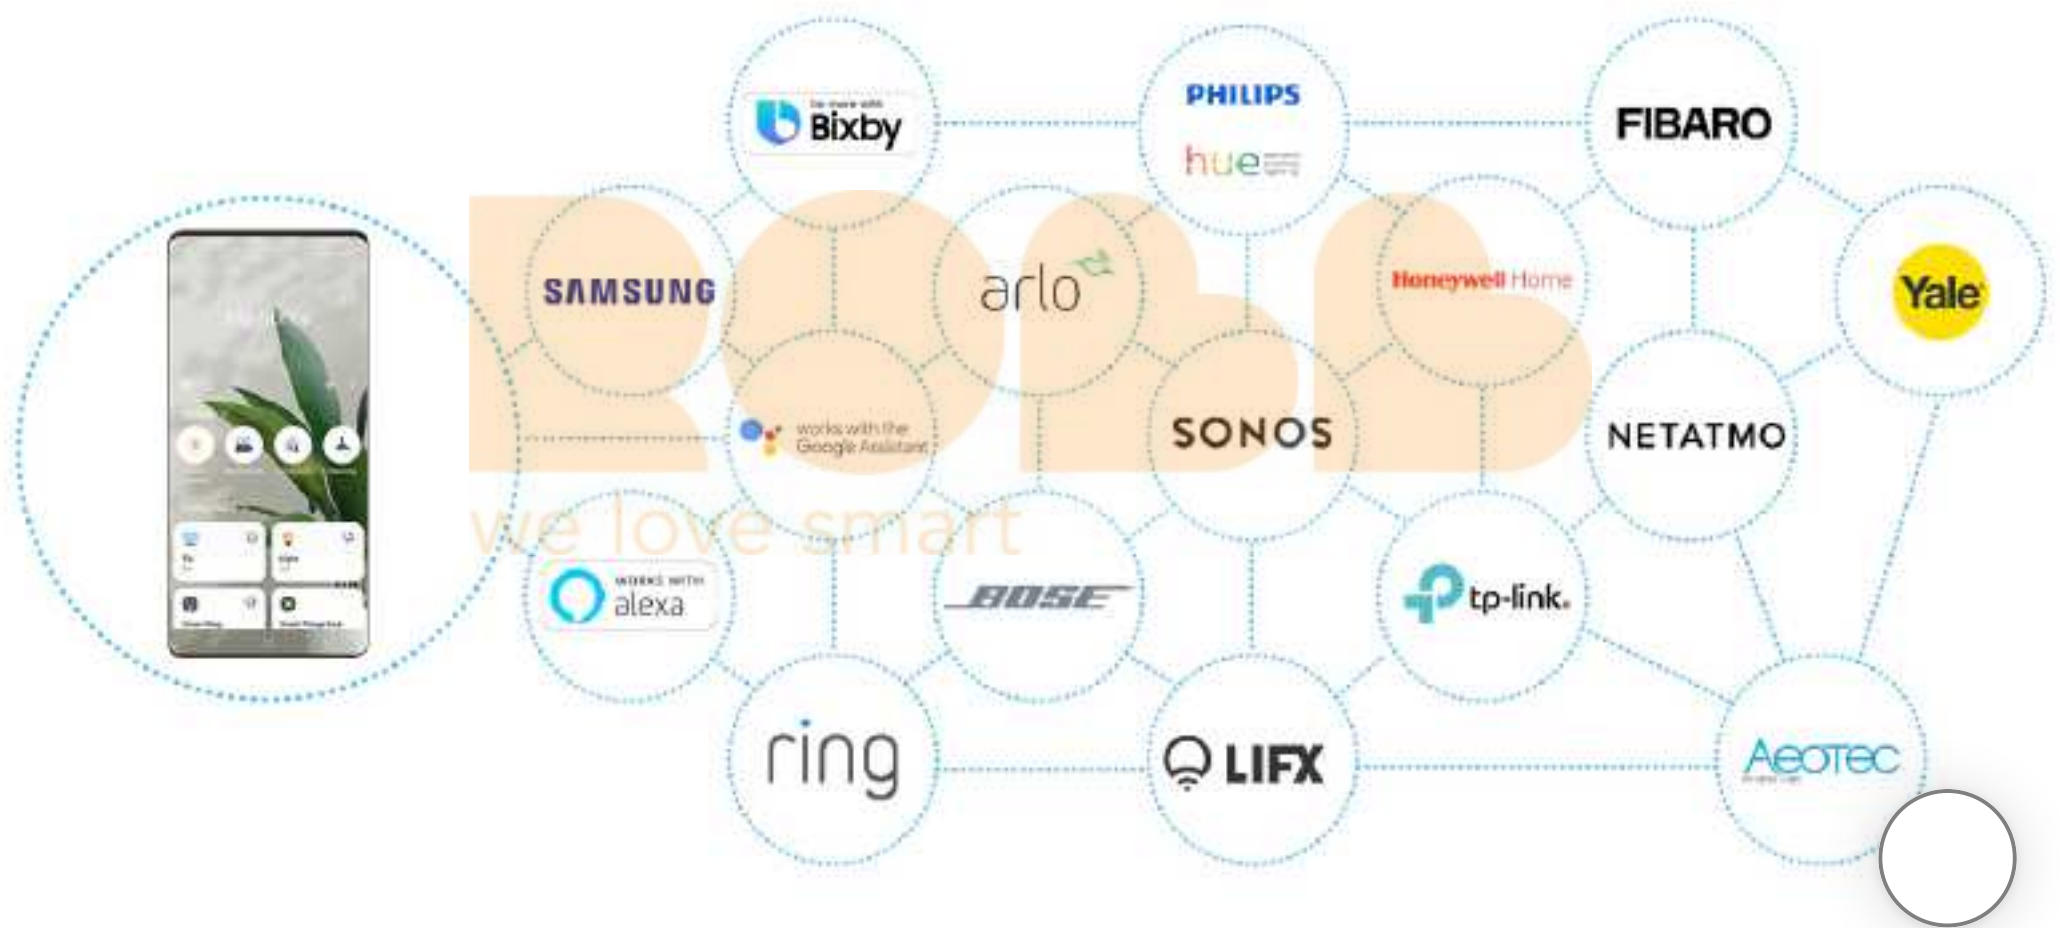

Motion Sensor

Features   Specs   Review   Support   Compare