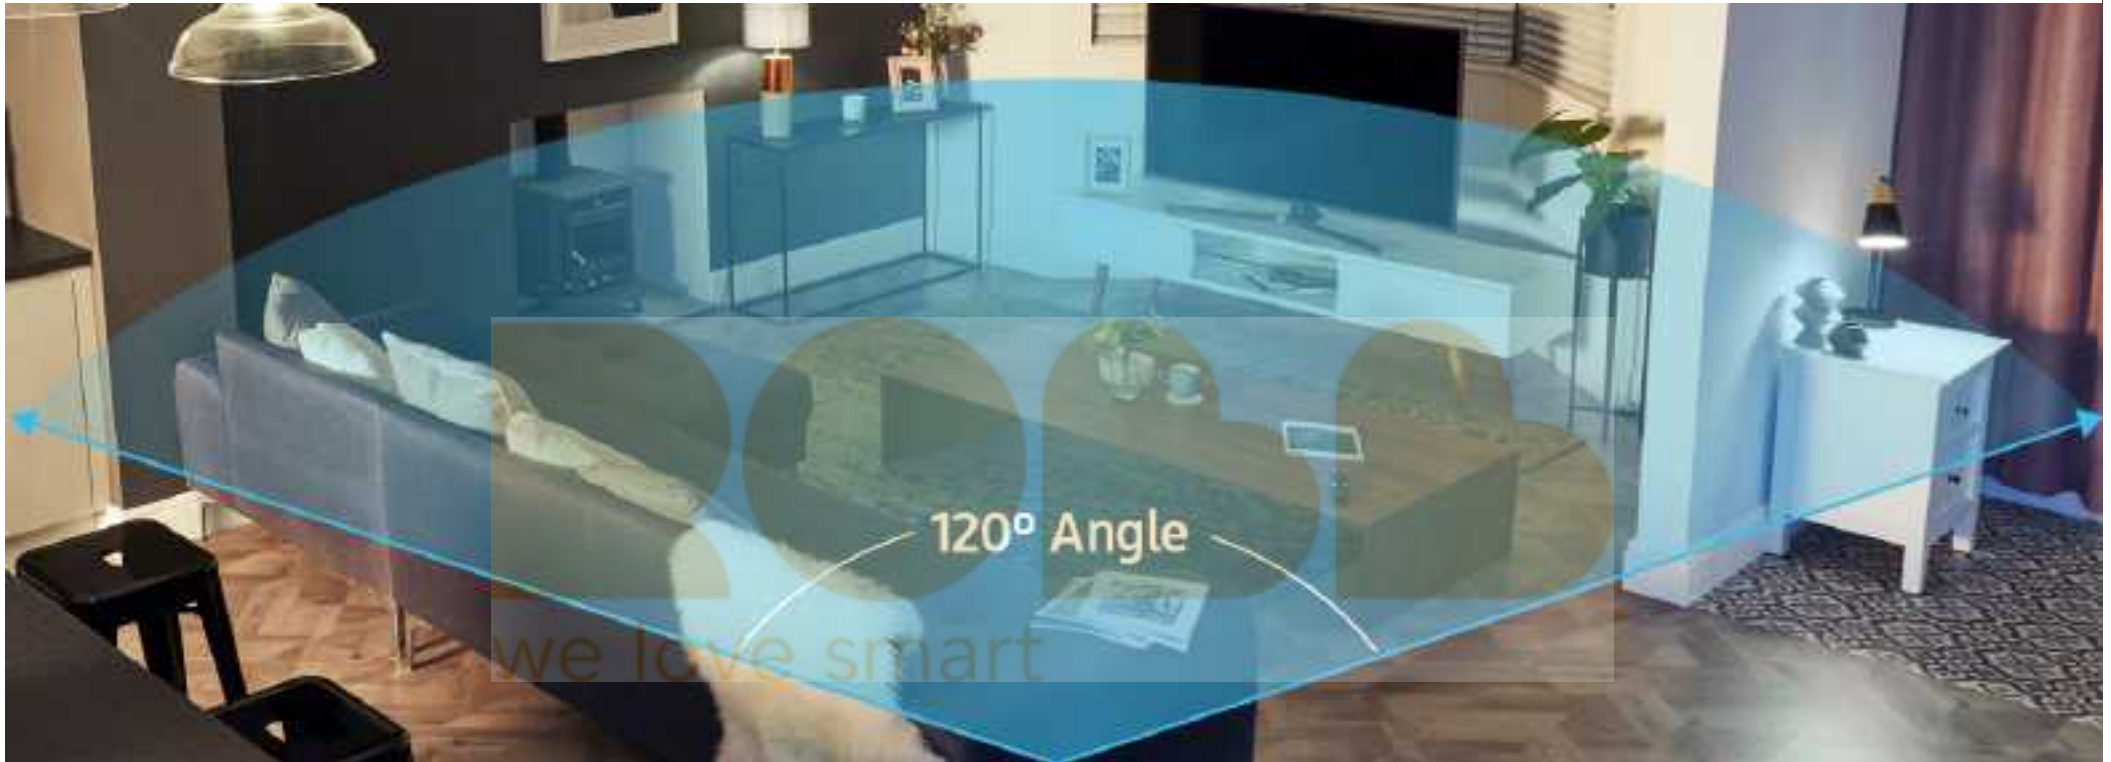

Motion Sensor

[Features](#)

[Specs](#)

[Review](#)

[Support](#)

[Compare](#)

Smart home monitoring

Get alerts straight to your phone, tablet or smartwatch of any unusual activity at home with Smart home monitoring. Combine security with water and smoke detection to keep your house safe. Have your smart home