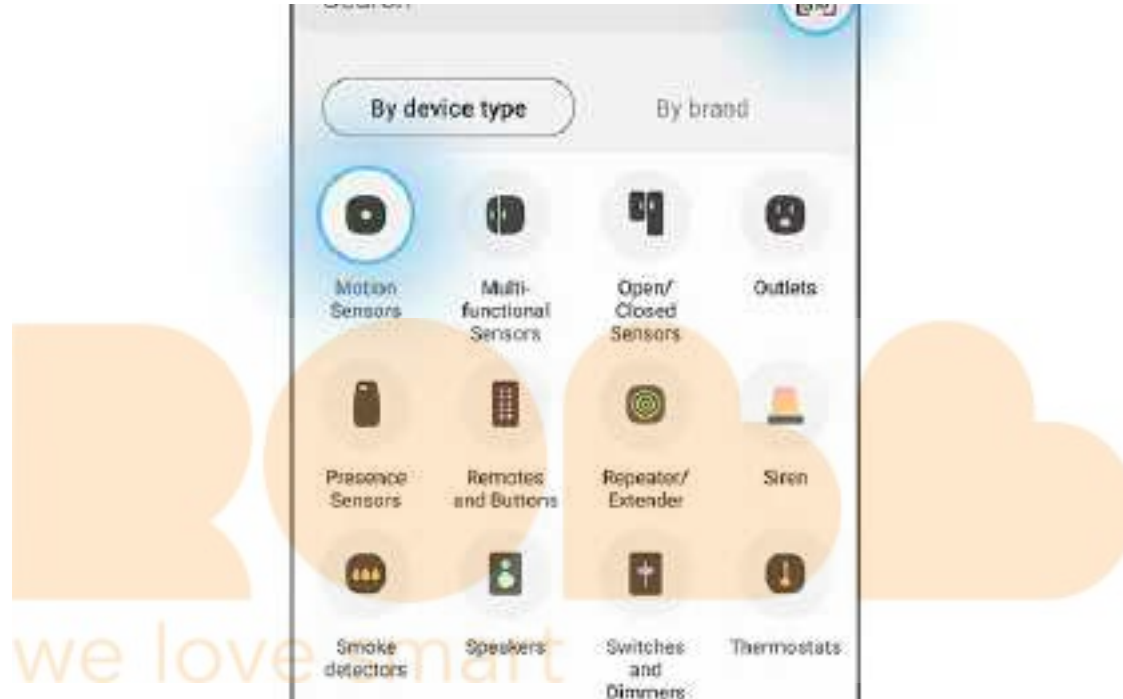

Simply scan the QR code on the device or search for it in the SmartThings app to get started. Compatible on all iOS and Android phones and tablets.

Motion Sensor

Features

Specs

Review

Support

Compare

Motion Sensor