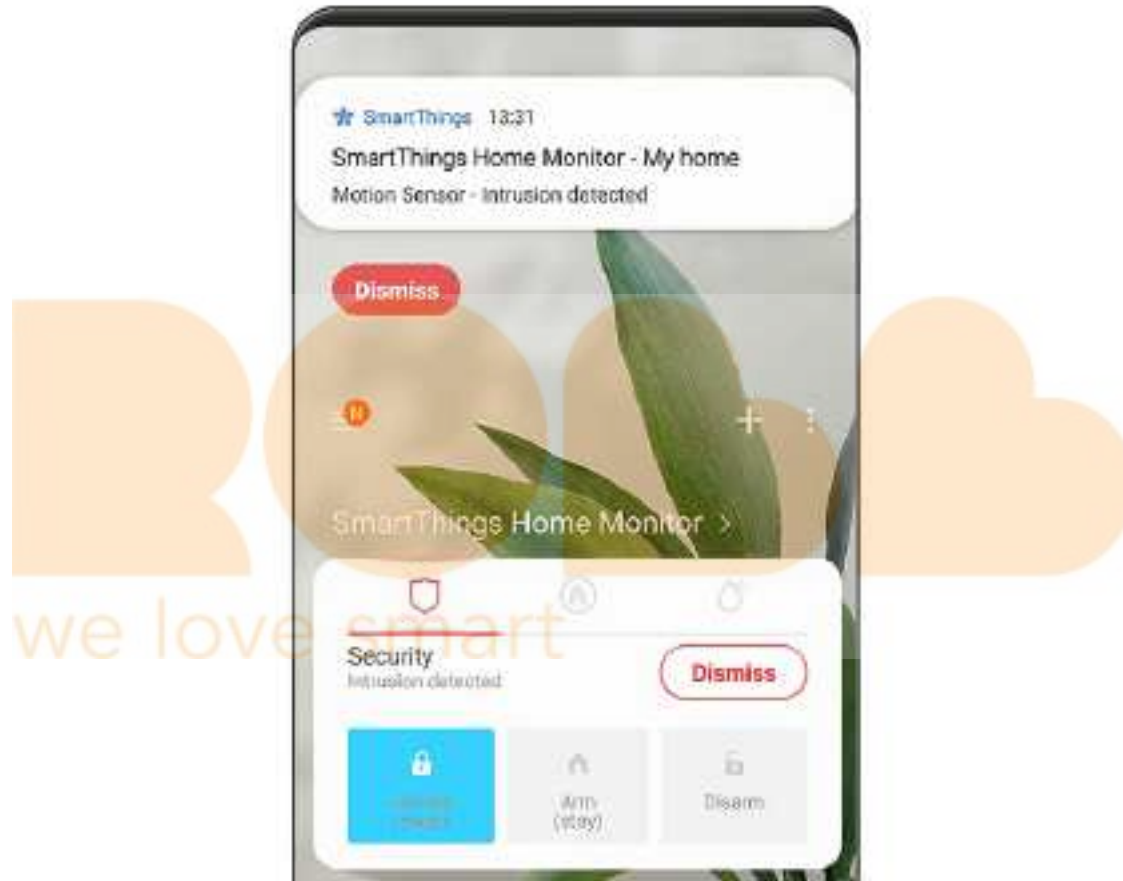

Motion Sensor

Features

Specs

Review

Support

Compare

120° of vision

SmartThings Motion Sensors have a wide angle 120 degree view. So you can relax knowing we've got you covered.

Motion Sensor

[Features](#)[Specs](#)[Review](#)[Support](#)[Compare](#)

Smart home monitoring

Get alerts straight to your phone, tablet or smartwatch of any unusual activity at home with Smart home monitoring. Combine security with water and smoke detection to keep your house safe. Have your smart home

Motion Sensor

Features

Specs

Review

Support

Compare

The heart of your smart home

Motion Sensor

Review

Support

Compare

WIRELESS, WORRY FREE

As the heart of your smart home, the SmartThings Hub talks to all your wireless sensors and plugs, extending their battery life and easing the strain on your home Wi-Fi. It also allows your sensors to work together and with a wide range of smart brands.