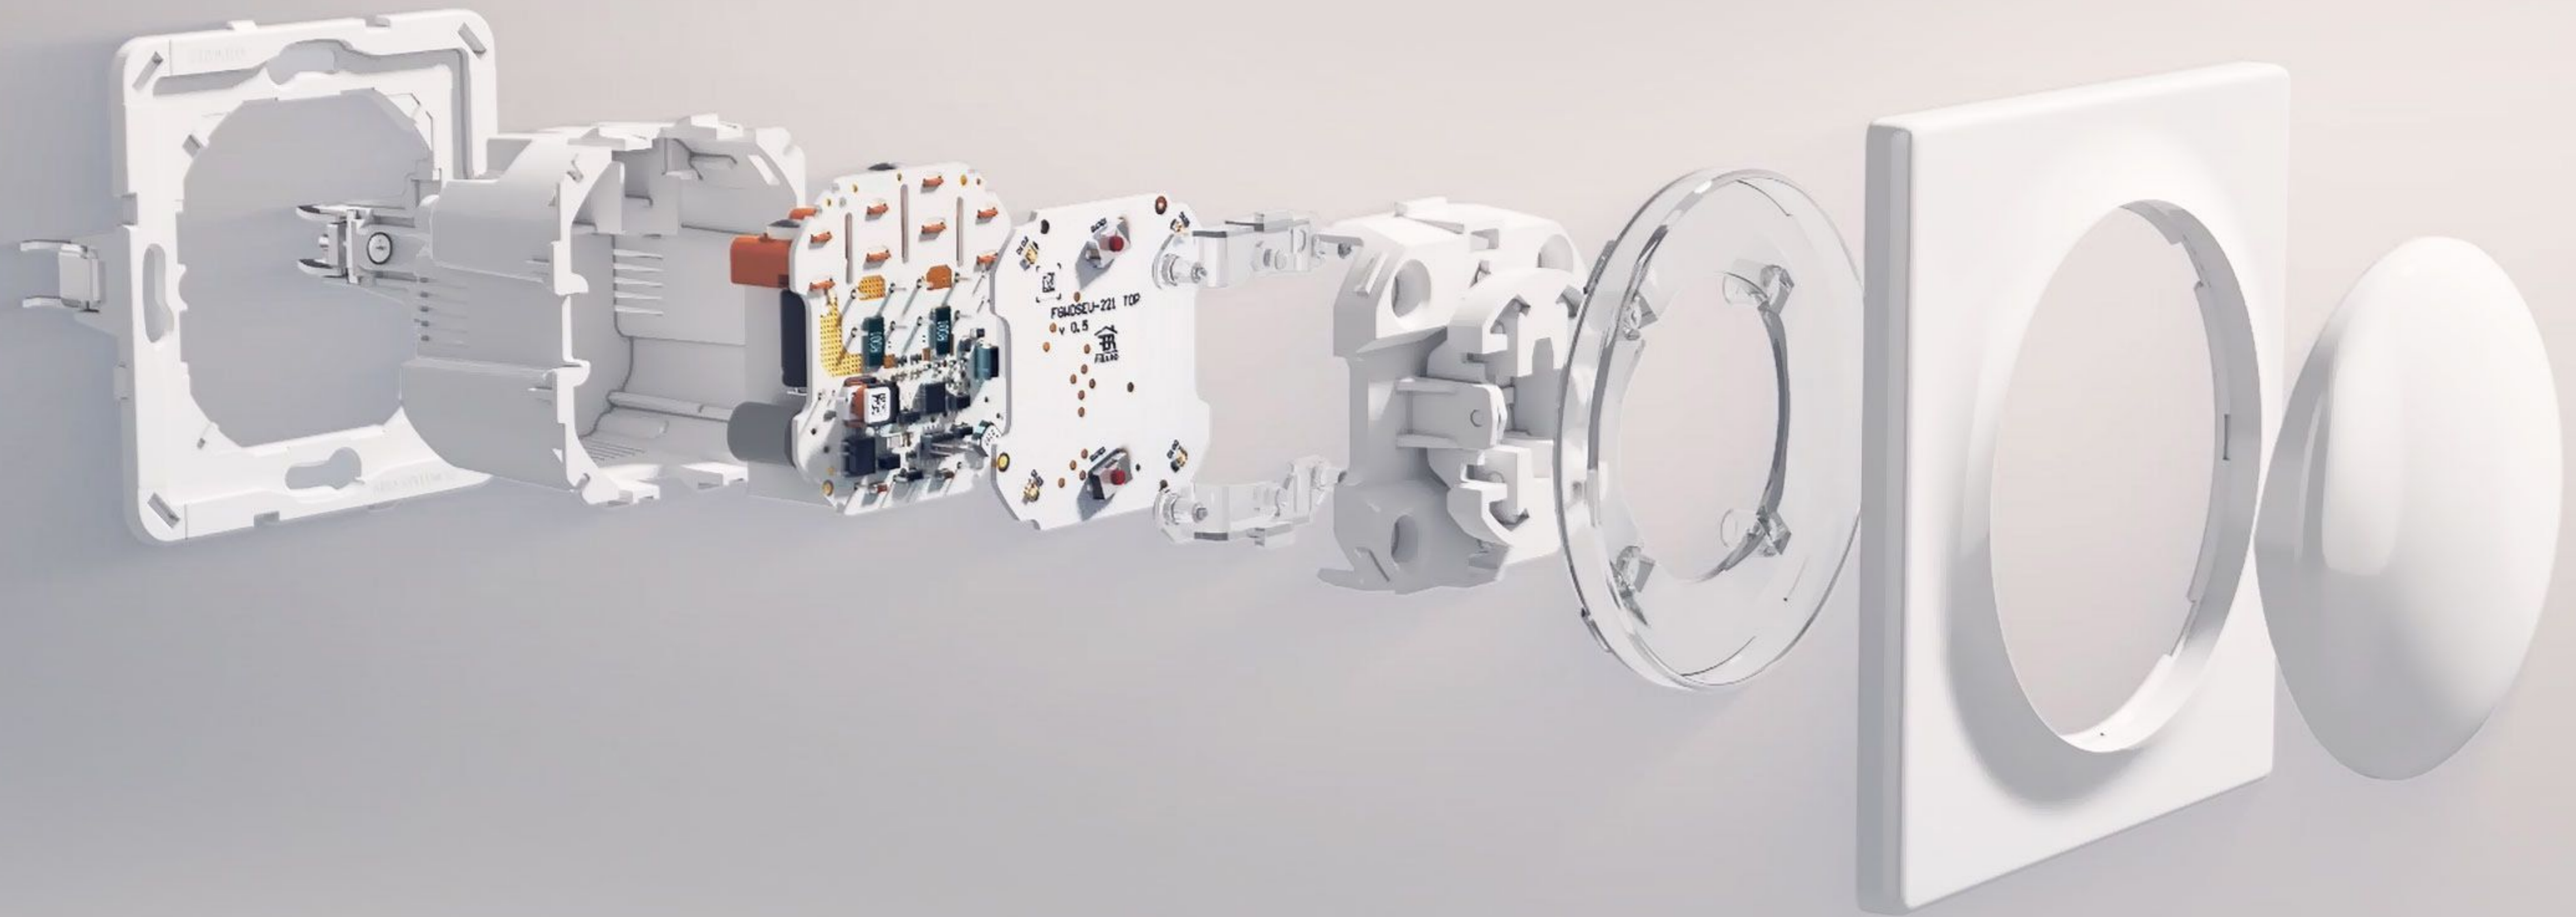

FIBARO Walli

A stylish step into the future

Unique design and exceptional technology

The complete series of FIBARO smart outlets and switches based on Z-Wave technology will equip your home with versatile intelligence. The look of the series is inspired by a pearl - its timeless sophistication and beautiful shape that will complement any nifty interior.

The only complete series of smart
outlets and sockets (also classic)

Smooth cooperation with other
devices of the FIBARO system.

LED ring that fits your home

Choose your favourite color

- Select the colour of the LED ring to make it fit your personal interior preferences.

LED ring that fits your home

Double Switch

Double button backlight

- Use two backlight colors anywhere you want it - a different at the bottom and another one at the top to know the exact state of the device.

LED ring that fits your home

A sneak peek at the energy consumption

- Keep an eye on how much power your home equipment consumes.

Reliable components and eye-catching details

In FIBARO quality and unique design always go hand in hand.
The Walli line has been designed to improve comfort and safety of your family for many years.