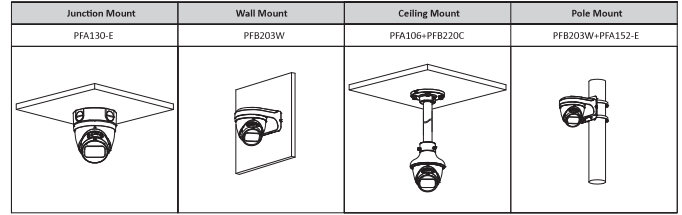

# Lite AI Series | DH-IPC-HDW3441T-ZAS

Ingress Protection	IP67
<b>Structure</b>	
Casing	Metal
Dimensions	108.3 mm × Ø122 mm (4.3" × Ø4.8")
Net Weight	685g (1.5 lb)
Gross Weight	828 g (1.8 lb)