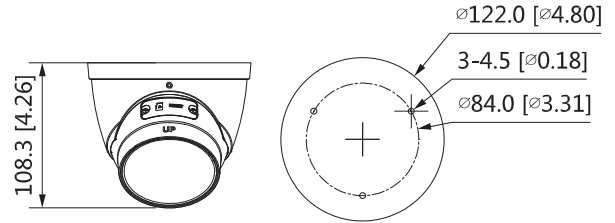

# Lite AI Series | DH-IPC-HDW3441T-ZAS

Ingress Protection	IP67
<b>Structure</b>	
Casing	Metal
Dimensions	108.3 mm × Ø122 mm (4.3" × Ø4.8")
Net Weight	685g (1.5 lb)
Gross Weight	828 g (1.8 lb)

## Dimensions (mm[inch])