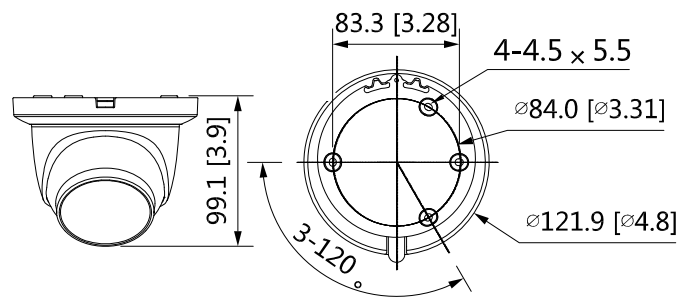

# Lite AI Series | DH-IPC-HDW3441TM-AS

Ingress Protection	IP67
<b>Structure</b>	
Casing	Metal
Dimensions	99.1 mm × Φ121.9 mm (3.9" × Φ4.8")
Net Weight	480 g (1.05 lb)
Gross Weight	660 g (1.45 lb)

Ordering Information		
Type	Part Number	Description
4MP Camera	DH-IPC-HDW3441TMP-AS	4MP Lite AI IR Fixed focal Eyeball Network Camera, PAL
	DH-IPC-HDW3441TMN-AS	4MP Lite AI IR Fixed focal Eyeball Network Camera, NTSC
Accessories (optional)	PFA130-E	Junction Box
	PFB203W	Wall mount
	PFA152-E	Pole mount
	PFM321D	DC12V1A Power adapter
	LR1002-1ET/1EC	Single-port long reach ethernet over coax extender
	PFM900-E	Integrated mount tester
	PFM114	TLC SD card

## Dimensions (mm[inch])