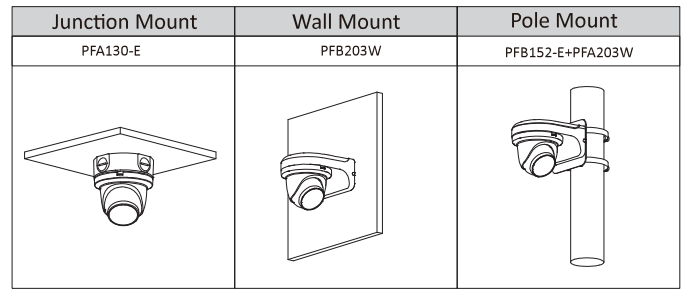

Lite AI Series | DH-IPC-HDW3441TM-AS

Ingress Protection	IP67
Structure	
Casing	Metal
Dimensions	99.1 mm × Φ121.9 mm (3.9" × Φ4.8")
Net Weight	480 g (1.05 lb)
Gross Weight	660 g (1.45 lb)

Ordering Information		
Type	Part Number	Description
4MP Camera	DH-IPC-HDW3441TMP-AS	4MP Lite AI IR Fixed focal Eyeball Network Camera, PAL
	DH-IPC-HDW3441TMN-AS	4MP Lite AI IR Fixed focal Eyeball Network Camera, NTSC
Accessories (optional)	PFA130-E	Junction Box
	PFB203W	Wall mount
	PFA152-E	Pole mount
	PFM321D	DC12V1A Power adapter
	LR1002-1ET/1EC	Single-port long reach ethernet over coax extender
	PFM900-E	Integrated mount tester
	PFM114	TLC SD card

Dimensions (mm[inch])